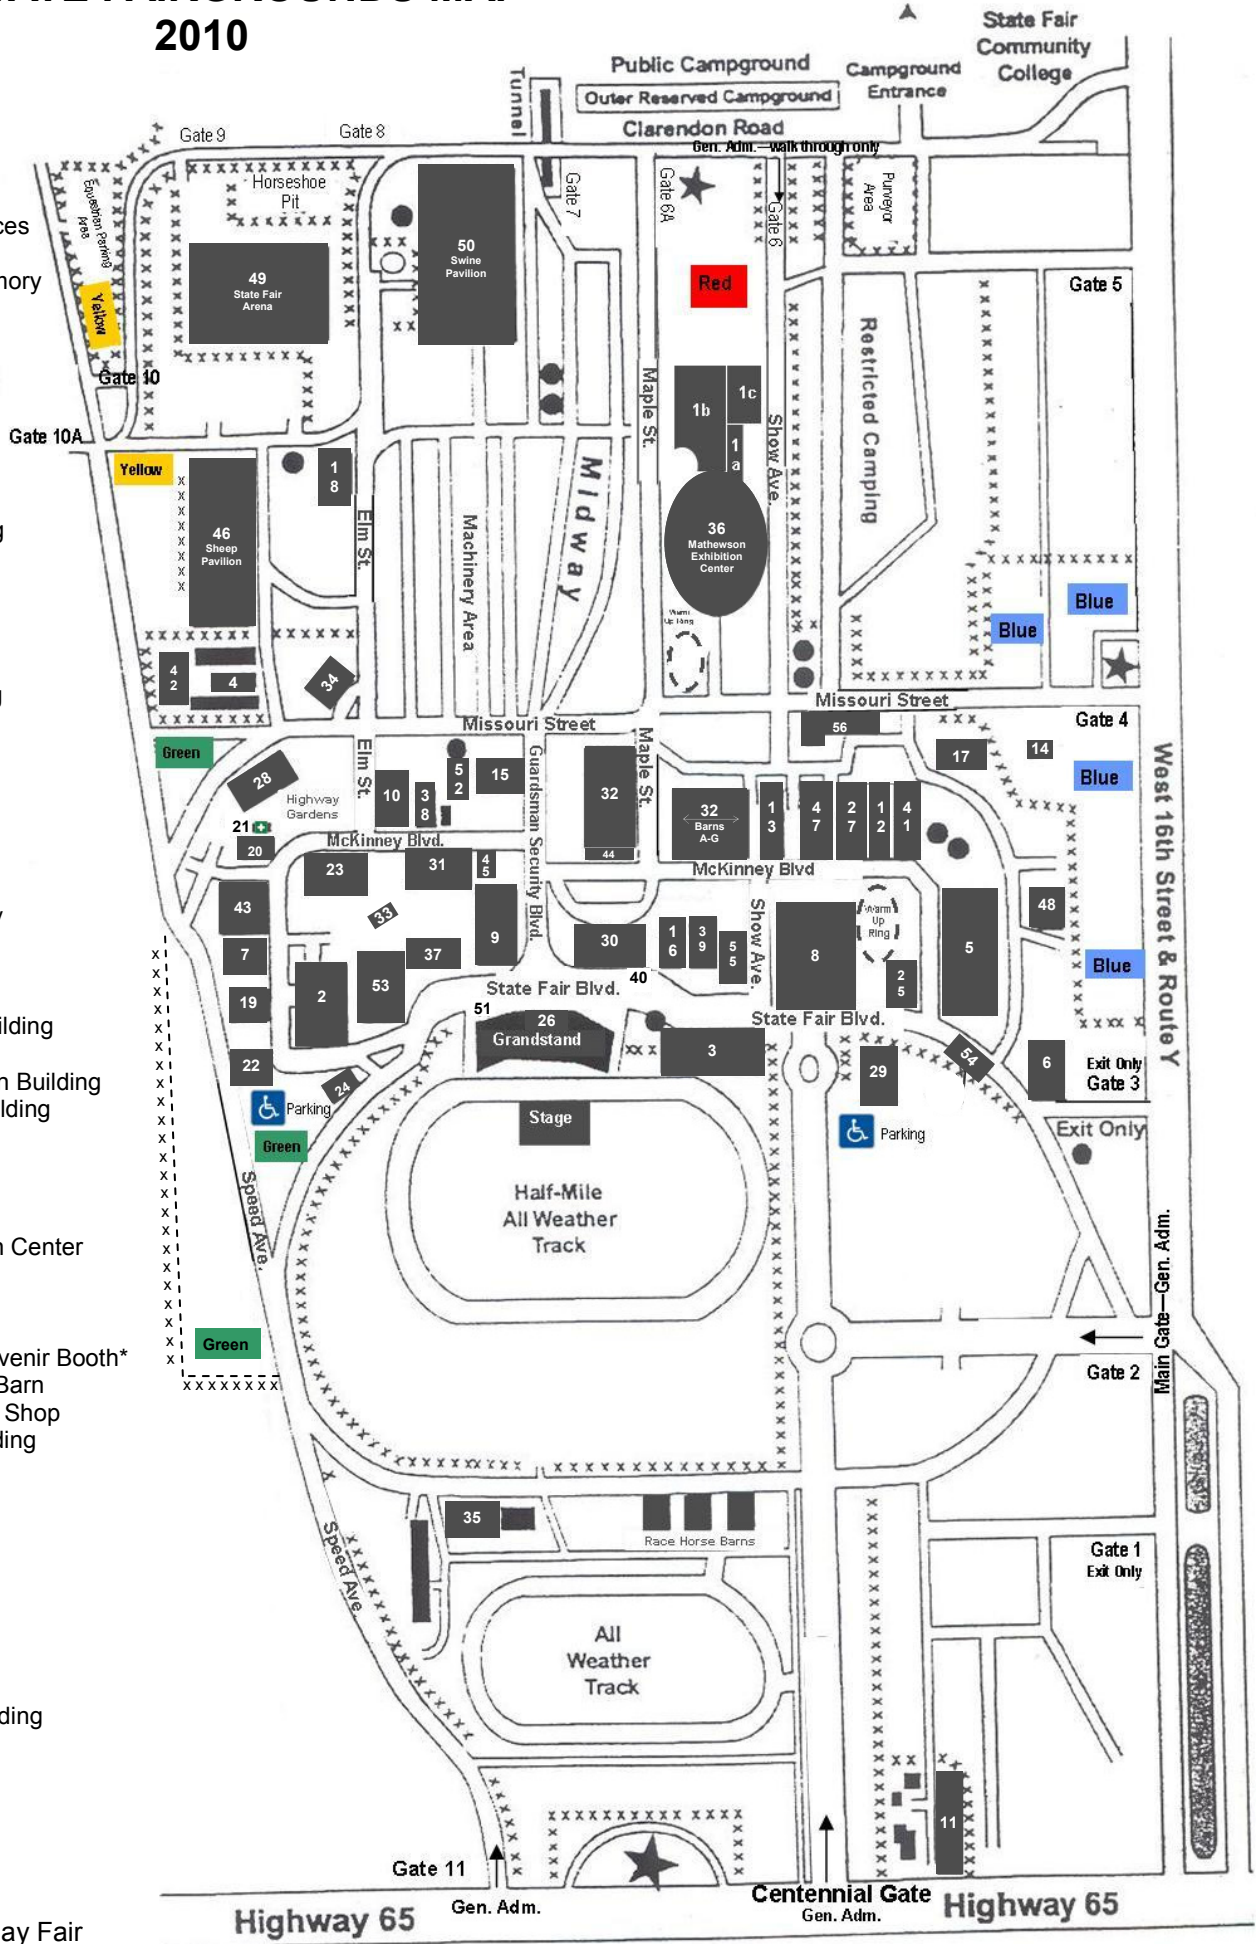

MISSOURI STATE FAIRGROUNDS MAP

2010

LEGEND

1. a. Administrative Offices
b. Assembly Hall
c. National Guard Armory
2. Agriculture Building
3. Boulevard Tent*
4. Carpenter Shop
5. Cattle Barns
6. Charolais Barn
7. Children's Barnyard
8. Coliseum
9. Commercial Building
10. Conservation Building
11. Director's Tent*
12. Donnell Barn
13. Donnelly Arena
14. Draft Horse Tent*
15. Family Fun Center
16. Farm Bureau Building
17. Feed and Forage
18. FFA Building
19. Fine Arts Building
20. Fire Station
21. First Aid Station
22. Floriculture Building
23. 4-H Building
24. Frisco Engine Display
25. Gerken Dairy Center
26. Grandstand
27. Hereford Barn
28. Highway Gardens Building
29. Highway Patrol
30. Historic Administration Building
31. Home Economics Building
32. Horse Barns
33. Kids Stage
34. Log Cabin
35. Maintenance Building
36. Mathewson Exhibition Center
37. MEC Building
38. Missouri Beef House
39. Mo-Ag Theatre
40. MSF Foundation Souvenir Booth*
41. Mules & Draft Horse Barn
42. Plumbing & Electrical Shop
43. Poultry & Rabbit Building
44. Pork Place
45. Poultry Grill
46. Sheep Pavilion
47. Shorthorn Barn
48. Simmental Barn
49. State Fair Arena
50. Swine Pavilion
51. Ticket Office
52. Touchstone Stage*
53. Varied Industries Building
54. VIP Tent*
55. Womens Building
56. Youth Building
- Public Restrooms
- xxx Fencing
- ☆ Hospitality Booth

* = only during the 11-day Fair

Highway 65

Gen. Adm.

Centennial Gate

Gen. Adm.

Highway 65